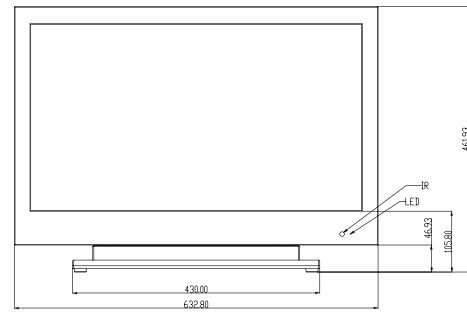

A hand held remote control is provided with each monitor to control the on-screen menu display. The physical dimensions of these panels are compact due to the slim bezel and thin case designs. The ML2600W is only 3.9" deep and the ML4200W is 4.1". The mounting of these monitors conforms to the VESA standards. ML2600W offers a 100x100 & 100x200mm hole mount pattern. The ML4200W offers a 200x200 & 400x200mm hole mount pattern.

Power Requirement < 100W
 Input Voltage DC24V, 5.42A
 (Power Adapter Included)
 Compliance cULus, CE, FCC, RoHS

< 200W
 100 - 240VAC
 cULus, CE, FCC, RoHS

MECHANICAL

Operating Temp 10°F ~ 104°F (-5°C ~ 40°C)
 Storage Temp -20°F ~ 140°F (0° ~ 50°C)
 Dimensions (WxHxD) 24.9x18x3.6 inch
 (632.4x457.2x99mm)
 Weight TBD
 Shipping Weight TBD

10°F ~ 104°F (-5°C ~ 40°C)
 -20°F ~ 140°F (0° ~ 50°C)
 39x24.4x4.1 inch
 (993x621x104mm)
 72lbs. (32.66kg)
 81lbs. (36.74kg)

VESA MOUNT

Two Standard Sizes 100x100 and 100x200mm 200x200 and 400x200mm

Refer to T1578 for Large Panel Mounts and additional mounts and accessories.

Specifications are subject to change without notice.

Dimensions

ML2600W

ML4200W

OPTIONAL MOUNTS

ST640P Universal Tilt Wall Mount for 23" - 46" LCD Screens

PLCM-2 Base Mount for 32" to 71" LCD and Plasma Screens