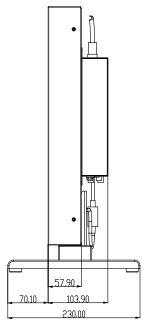

ML2600W
 Screen Size 26" TFT LCD
 Pixel Pitch 0.422 x 0.422mm
 Viewing Angel 178° (H), 178° (V)
 Contrast Ratio 1000:1 (typ)
 Response Time 8ms
 Brightness 450cd/ m (typ)
 Resolution 1366x768

ML4200W

42" TFT LCD
 0.485 x 0.485mm
 178° (H), 178° (V)
 1400:1 (typ)
 8ms
 550cd/ m (typ)
 1920x1080

Power Requirement < 100W
 Input Voltage DC24V, 5.42A
 (Power Adapter Included)
 Compliance cULus, CE, FCC, RoHS

< 200W
 100 - 240VAC
 cULus, CE, FCC, RoHS

MECHANICAL

Operating Temp 10°F ~ 104°F (-5°C ~ 40°C)
 Storage Temp -20°F ~ 140°F (0° ~ 50°C)
 Dimensions (WxHxD) 24.9x18x3.6 inch
 (632.4x457.2x99mm)
 Weight TBD
 Shipping Weight TBD

10°F ~ 104°F (-5°C ~ 40°C)
 -20°F ~ 140°F (0° ~ 50°C)
 39x24.4x4.1 inch
 (993x621x104mm)
 72lbs. (32.66kg)
 81lbs. (36.74kg)

VESA MOUNT

Two Standard Sizes 100x100 and 100x200mm 200x200 and 400x200mm

Refer to T1578 for Large Panel Mounts and additional mounts and accessories.

Specifications are subject to change without notice.

Dimensions

ML2600W

ML4200W

OPTIONAL MOUNTS

ST640P Universal Tilt Wall Mount for 23" - 46" LCD Screens

PLCM-2 Base Mount for 32" to 71" LCD and Plasma Screens