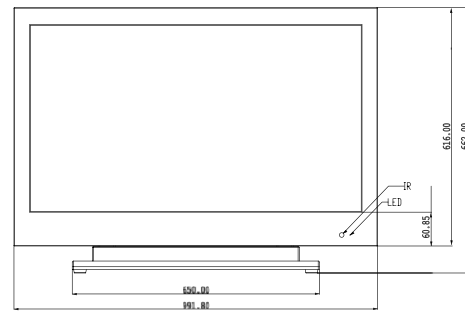

ML4200W

OPTIONAL MOUNTS

ST640P Universal Tilt Wall Mount for 23" - 46" LCD Screens

PLCM-2 Base Mount for 32" to 71" LCD and Plasma Screens

PLP-UNL Universal PLP Flat Panel adapter plate

Refer to T1578 Large Panel Mounts for additional mounts and accessories.