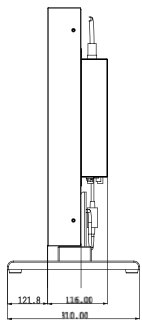

Power Requirement < 100W
 Input Voltage DC24V, 5.42A
 (Power Adapter Included)
 Compliance cULus, CE, FCC, RoHS

< 200W
 100 - 240VAC
 cULus, CE, FCC, RoHS

MECHANICAL

Operating Temp 10°F ~ 104°F (-5°C ~ 40°C)
 Storage Temp -20°F ~ 140°F (0° ~ 50°C)
 Dimensions (WxHxD) 24.9x18x3.6 inch
 (632.4x457.2x99mm)
 Weight TBD
 Shipping Weight TBD

10°F ~ 104°F (-5°C ~ 40°C)
 -20°F ~ 140°F (0° ~ 50°C)
 39x24.4x4.1 inch
 (993x621x104mm)
 72lbs. (32.66kg)
 81lbs. (36.74kg)

VESA MOUNT

Two Standard Sizes 100x100 and 100x200mm 200x200 and 400x200mm

Refer to T1578 for Large Panel Mounts and additional mounts and accessories.

Specifications are subject to change without notice.

Dimensions

ML2600W

ML4200W

OPTIONAL MOUNTS

ST640P Universal Tilt Wall Mount for 23" - 46" LCD Screens

PLCM-2 Base Mount for 32" to 71" LCD and Plasma Screens

PLP-UNL Universal PLP Flat Panel adapter plate

Refer to T1578 Large Panel Mounts for additional mounts and accessories.